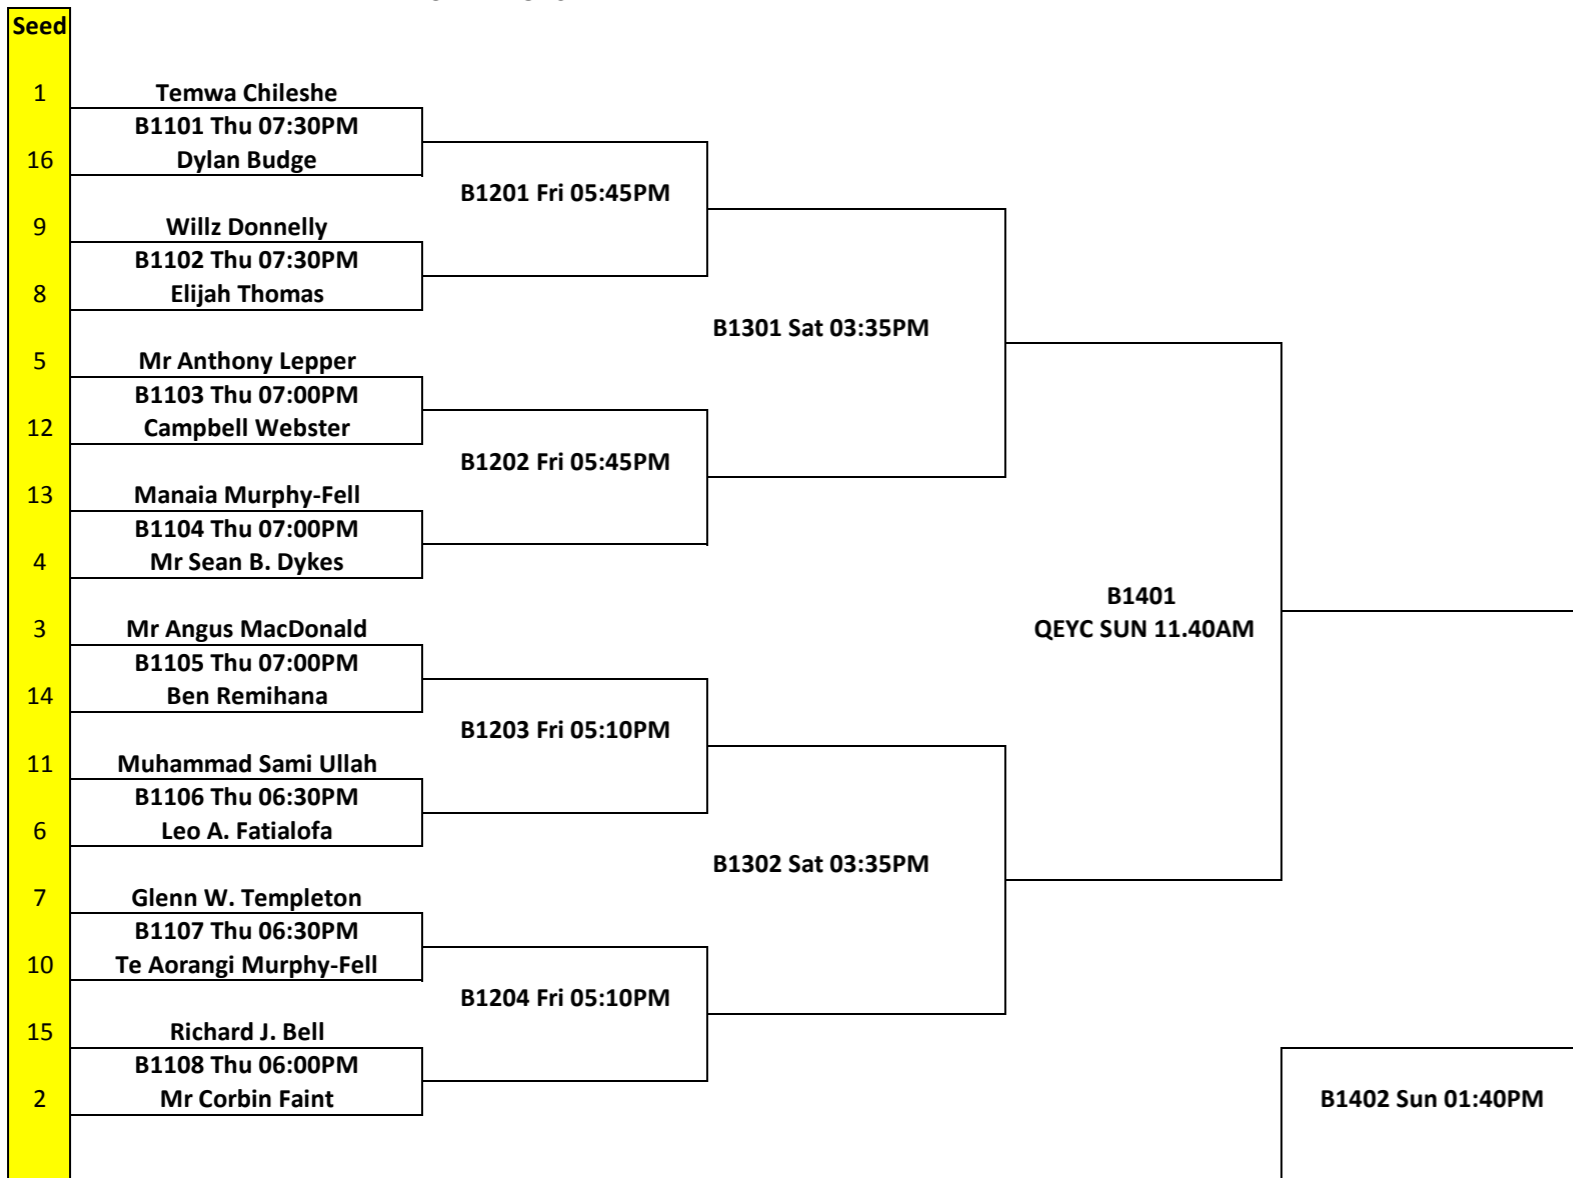

B1 Boys Div 1

CHAMPIONSHIP DRAW

PLATE

SPECIAL PLATE

CONSOLATION PLATE