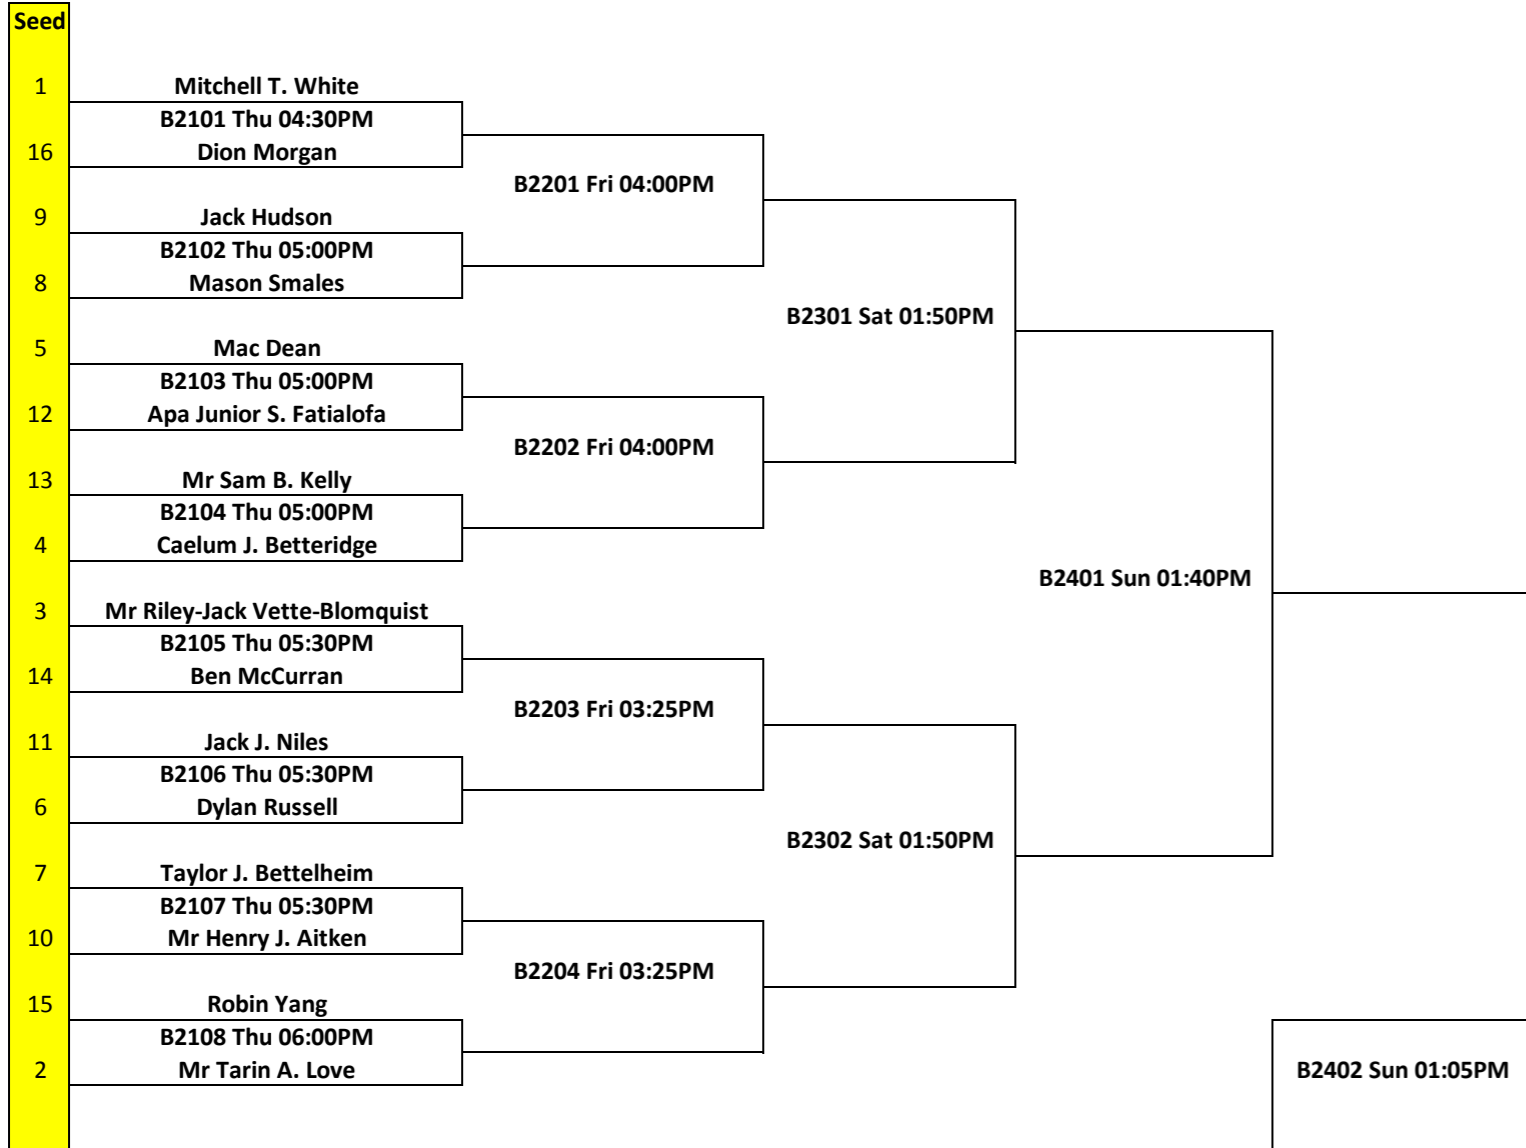

B2 Boys Div 2

CHAMPIONSHIP DRAW

PLATE

SPECIAL PLATE

CONSOLATION PLATE