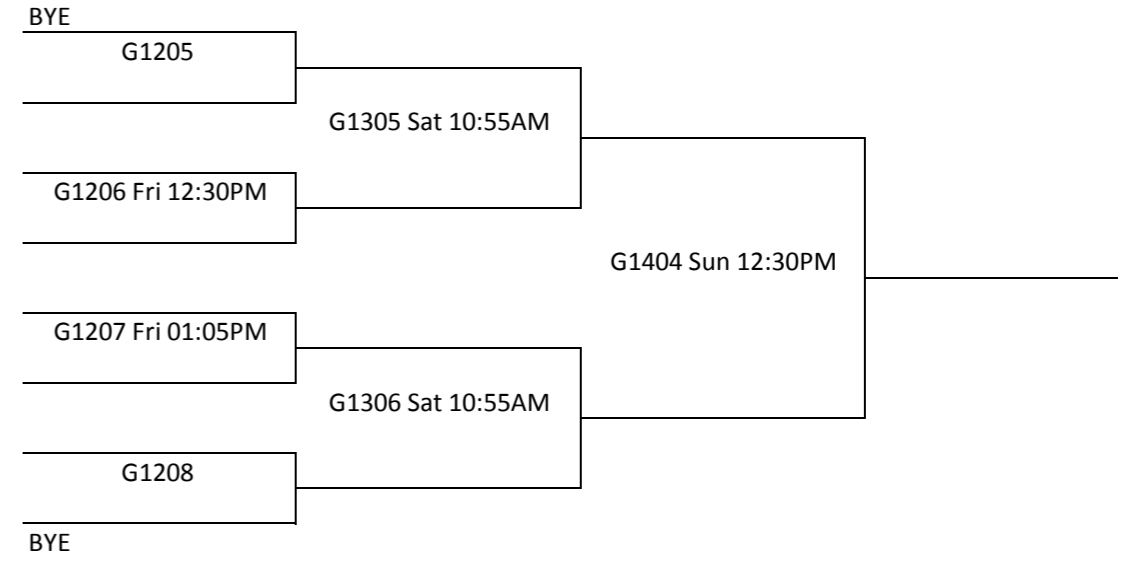

G1 Girls Div 1

CHAMPIONSHIP DRAW

PLATE

SPECIAL PLATE

CONSOLATION PLATE