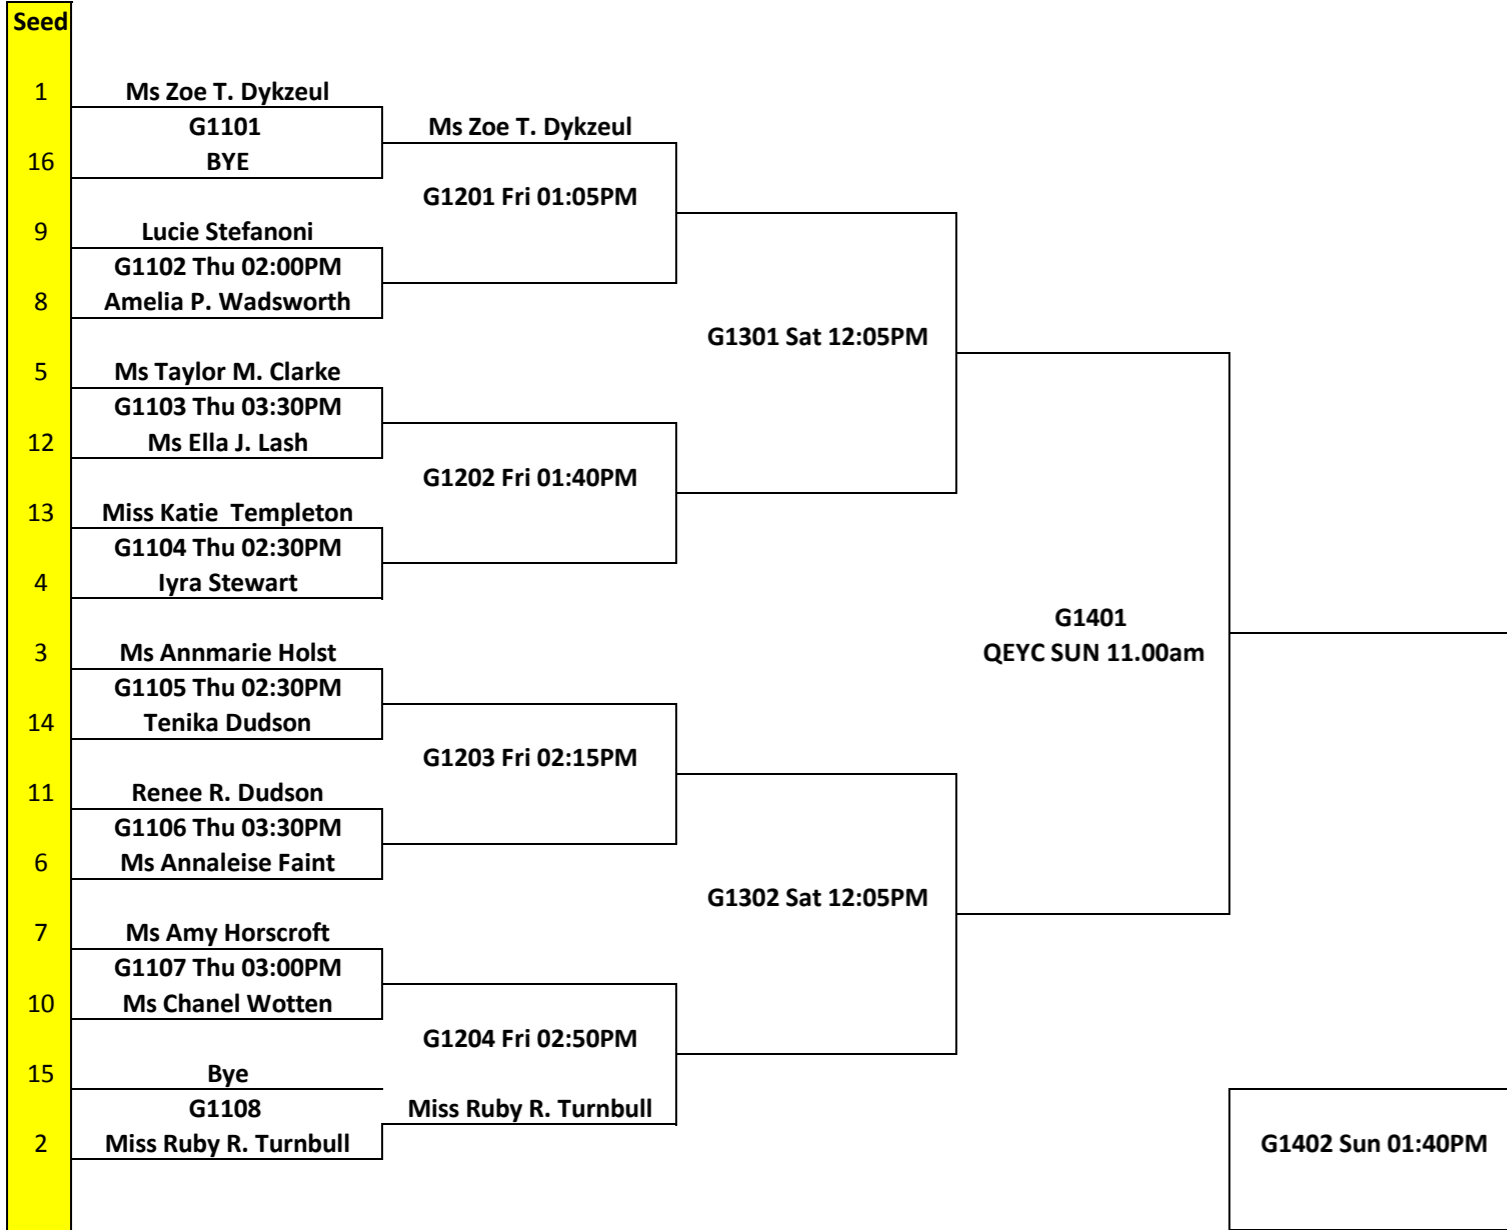

G1 Girls Div 1

CHAMPIONSHIP DRAW

PLATE

SPECIAL PLATE

CONSOLATION PLATE